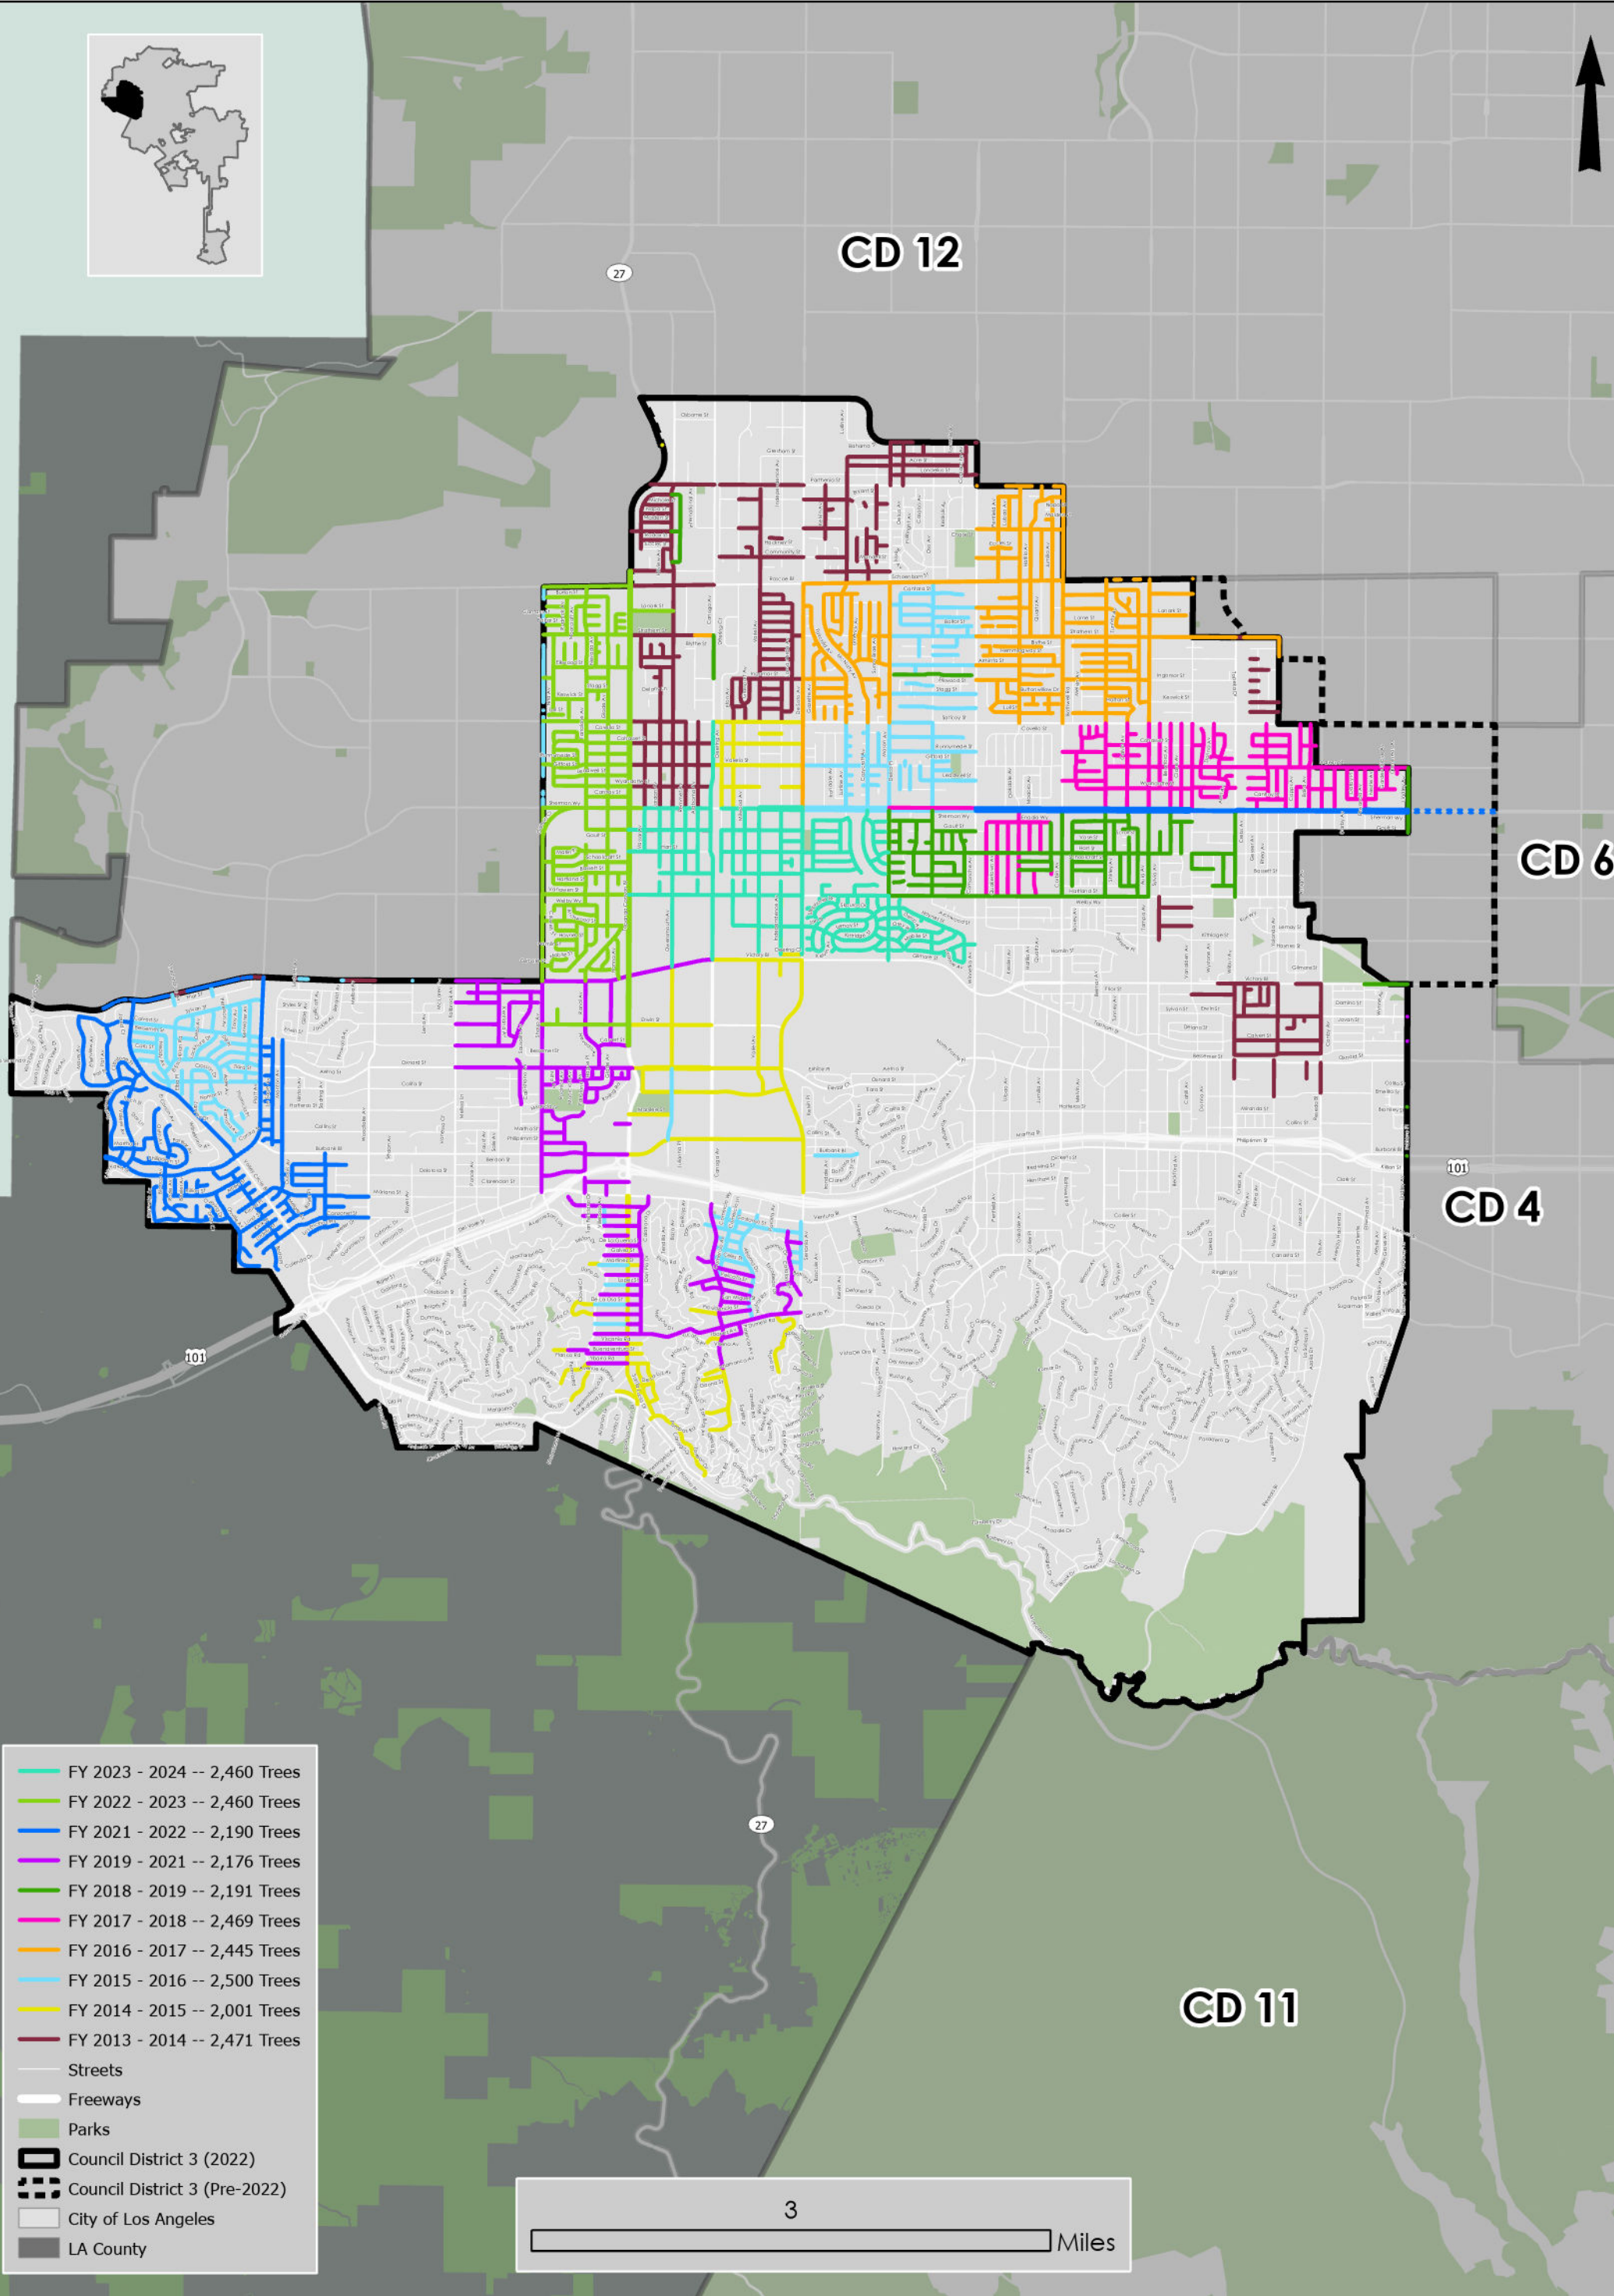

Tree Trimming Council District 3

- FY 2023 - 2024 -- 2,460 Trees
- FY 2022 - 2023 -- 2,460 Trees
- FY 2021 - 2022 -- 2,190 Trees
- FY 2019 - 2021 -- 2,176 Trees
- FY 2018 - 2019 -- 2,191 Trees
- FY 2017 - 2018 -- 2,469 Trees
- FY 2016 - 2017 -- 2,445 Trees
- FY 2015 - 2016 -- 2,500 Trees
- FY 2014 - 2015 -- 2,001 Trees
- FY 2013 - 2014 -- 2,471 Trees
- Streets
- Freeways
- Parks
- Council District 3 (2022)
- Council District 3 (Pre-2022)
- City of Los Angeles
- LA County